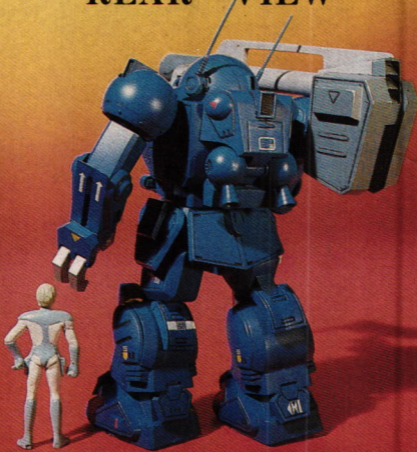

STRIKEDOG

EXTRA

ARMORED TROOPER-HEAVY-02

XATH-02

illustration by Rokuro Shiratori

©NIPPON SUNRISE INC.

1/35
SCALE

アーマード
トルーパー
ストライクドッグ

装甲騎兵
ボトムズ

このセットには接着剤は入っておりません。

VOTOMS

ARMORED TROOPER

YPSILON

STRIKEDOG

FRONT VIEW

REAR VIEW

XATH-02

ARMORED TROOPER IS THE MAIN WEAPON DEVELOPED BY GILGAMETH FORCES. IT'S UNIQUE MONITOR LENS IS WORKING WITH PILOT'S GOGGLE, WHICH BRINGS VARIOUS OPERATIONS. SO MANY STYLES ARE BUILT.

HOBBY ANIME VARIATION

Produced by Unlon

UNION MODEL CO., LTD.
No.26-8 3-CHOME UMEJIMA ADACHI-KU
TOKYO JAPAN

装甲騎兵

ストライクドッグ

ARMORED TROOPER STRIKEDOG

装甲騎兵重量級宇宙戦タイプ(ストライクドッグ)

Height.....4,250mm Basic Weight.....7,750kgs

Armored Thickness...6-14mm Cruising Speed.....44km/h