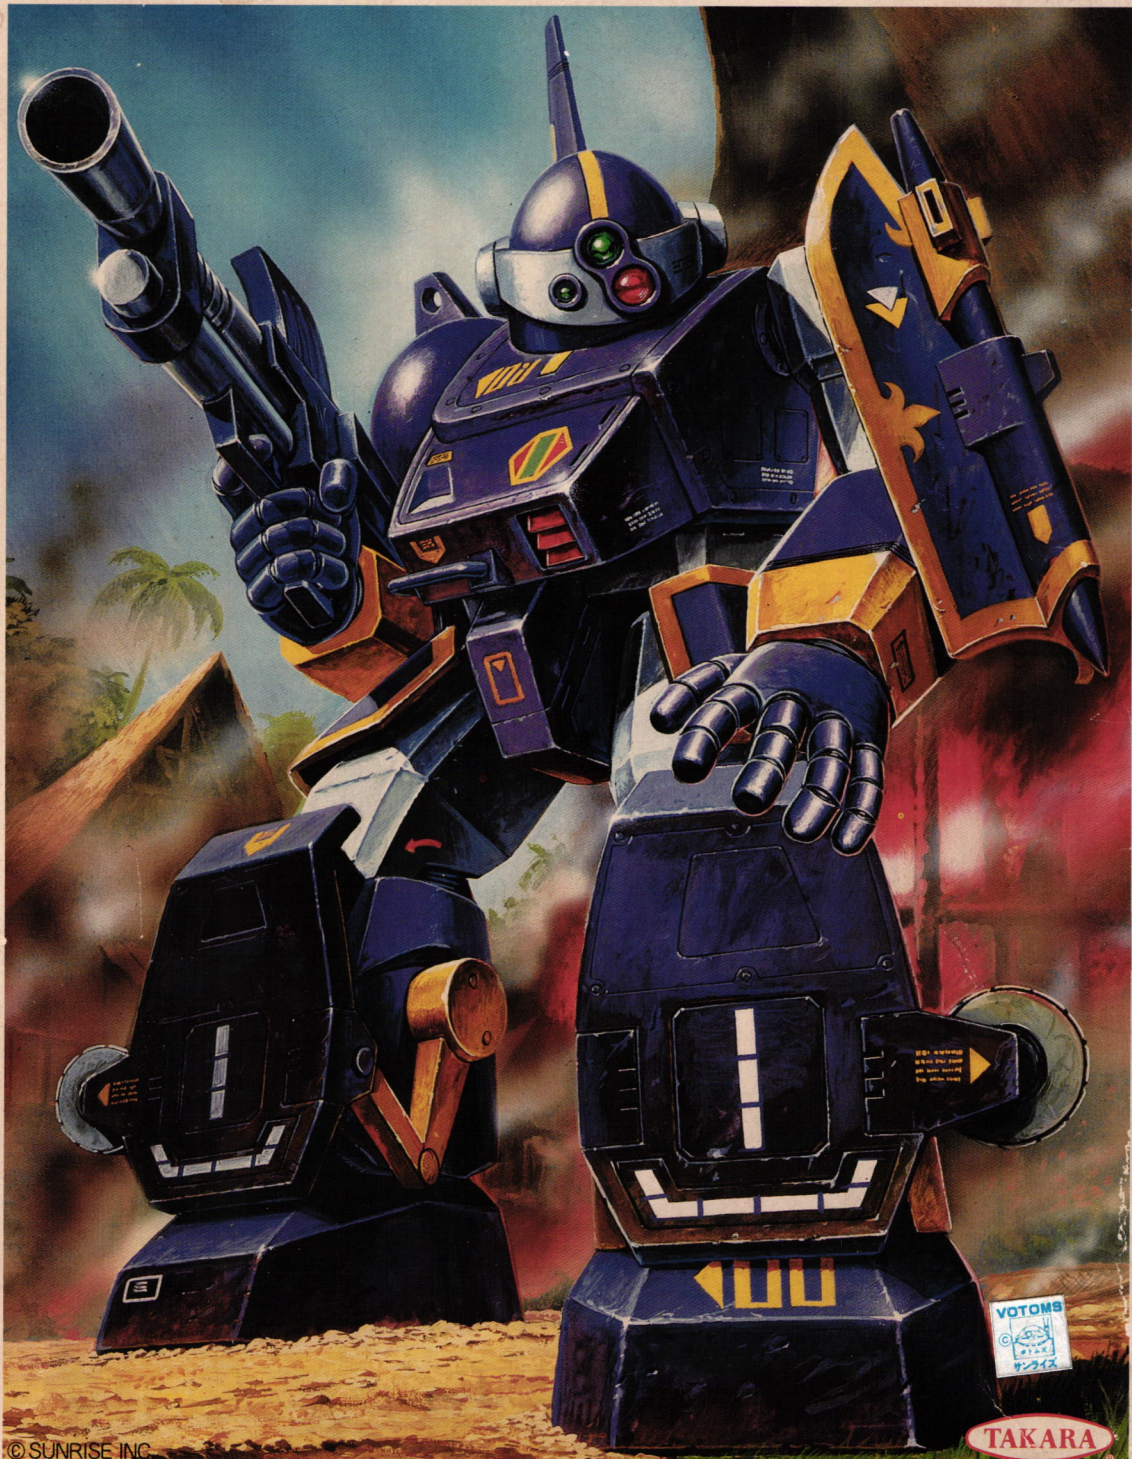

# BERSERGA

ARMORED TROOPER HEAVY QUANT-64

© SUNRISE INC.

VOTOMS  
© 1985  
72312

TAKARA

1/35  
SCALE

No.6

アーマード  
トルーパー

ベルゼルガ

装甲騎兵  
ボトムズ

MADE IN JAPAN

ARMORED TROOPER IS THE MAIN WEAPON DEVELOPED BY GILLGAMETH FORCES ITS UNIQUE MONITOR LENS IS WORKING WITH PILOT'S GOGGLES WHICH BRINGS VARIOUS OPERATIONS AND STYLES ARE

※イラスト及び完成写真は多少商品と異なることがあります。